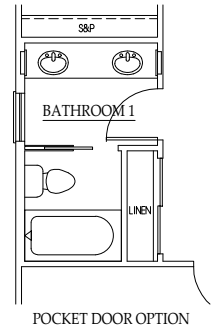

BEDROOM OPTION I/O LIVING ROOM

AMBERLY PLAN 3
LIVING AREA: 2141 SQ. FT.