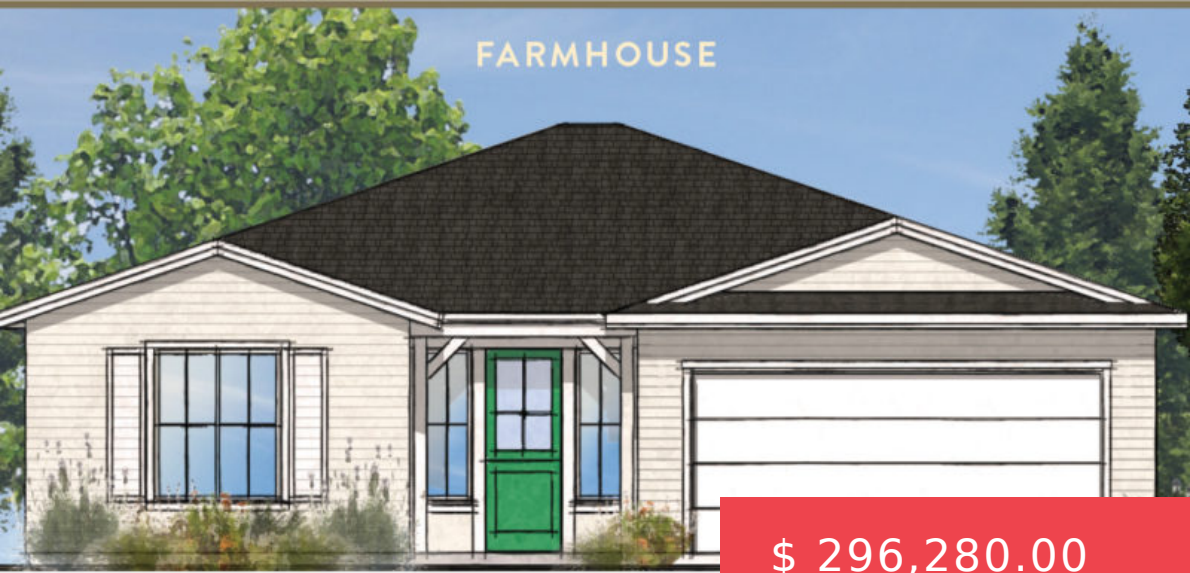

FARMHOUSE

\$ 296,280.00

2506 TARA LEIGH DR, BAKERSFIELD, CA 93313, USA

<https://johnbalfanzhomes.com>

This Residence 1 is our 1643 square foot plan featuring an open floor plan with great room, along with 3 large bedrooms & 2 full baths. Added to this home is a covered patio, Man-door, gas stub at patio area, upgraded flooring for a beautiful finishing touch. This home is...

- 3 beds
- 2 baths
- Montaña Ridge
- 1643 sq ft

image not found or type unknown

BASIC FACTS

Bedrooms: 3

Bathrooms: 2

Area: 1643 sq ft

Year built: 2020

Garage: 2 Car